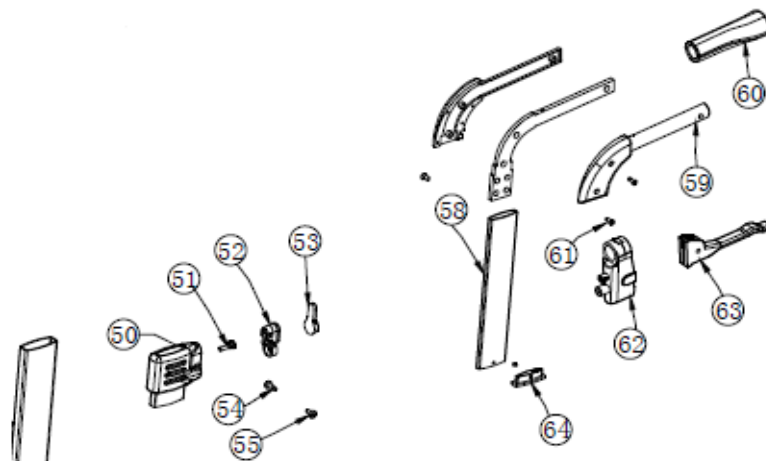

CE-D09 Spare parts list

Identification number: TCF-VOMNL -2410-14E
Product group: Walking aid
Productname: Travixx Traveller
Batchnumber: From batch 3959

Push handle assembly

Drawing No.	Item No.	Description	Purchase Price
50 to 55	92417140	Locking mechanism for push handles with grey knob	€ 13,76
58 to 64	92417200	Push handle and brake handle (grey) Medium Left	€ 19,27
	92417205	Push handle and brake handle (grey) Medium Right	€ 19,27
60	92417210	Hand grip per piece	€ 8,49