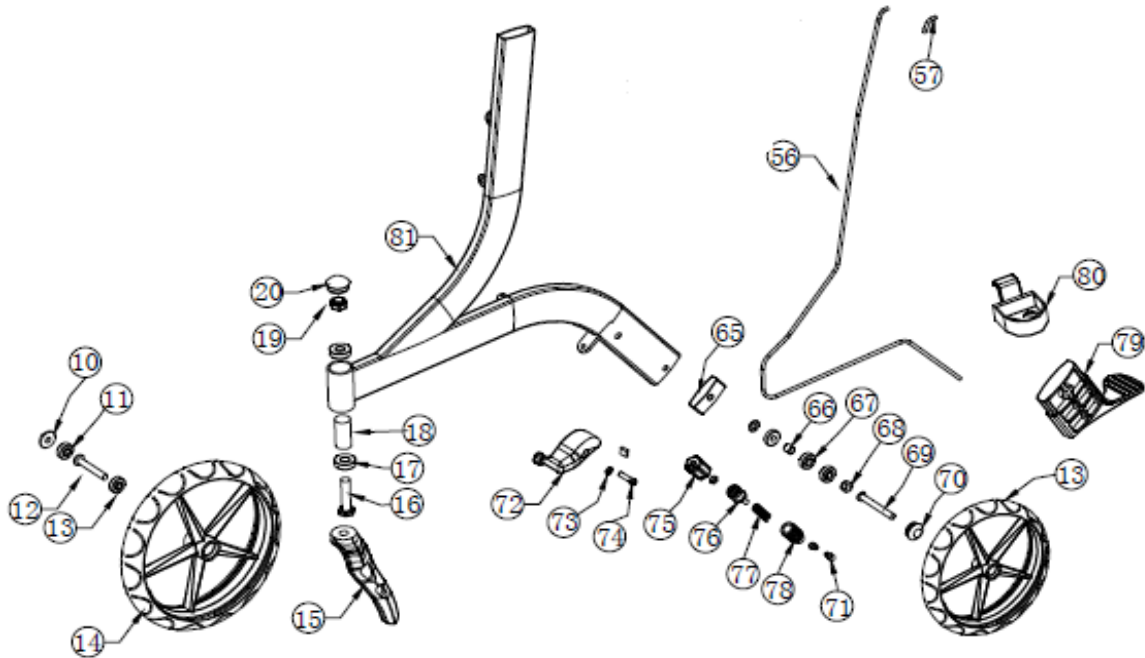

CE-D09 Spare parts list

Identification number: TCF-VOMNL -2410-14E
Product group: Walking aid
Productname: Travixx Traveller
Batchnumber: From batch 3959

Side frame assembly

Drawing No.	Item No.	Description	Purchase Price
10 to 13	92417065	Bearing set for front wheels incl. mounting material	€ 16,12
13	42411300	Rear wheel Left (large and extra wide) titanium	€ 25,59
14	82411300	Front castor (extra large and wide) titanium color	€ 27,51
15 to 19	82411161	Front fork (thick, long) Left, Black	€ 38,53
	82411166	Front fork (thick, long) Right, Black	€ 38,53
20	92417035	Bearing house cover caps, set of 2	€ 3,93
56 to 57	92417105	Brake cable for Travixx Medium (1x inner- and 1x outercable)	€ 23,59
65 to 69	-	Not available as spare part	-
70	ALPL04006	Cover cap for wheel	€ 3,93
72 to 74	92417150	Brakepad incl. mounting material	€ 18,42
71; 75 to 78	-	Not available as spare part	-
79	92417120	Stepper per pair (plastic)	€ 26,74
80	92417125	Crutch holder and clamp	€ 13,76