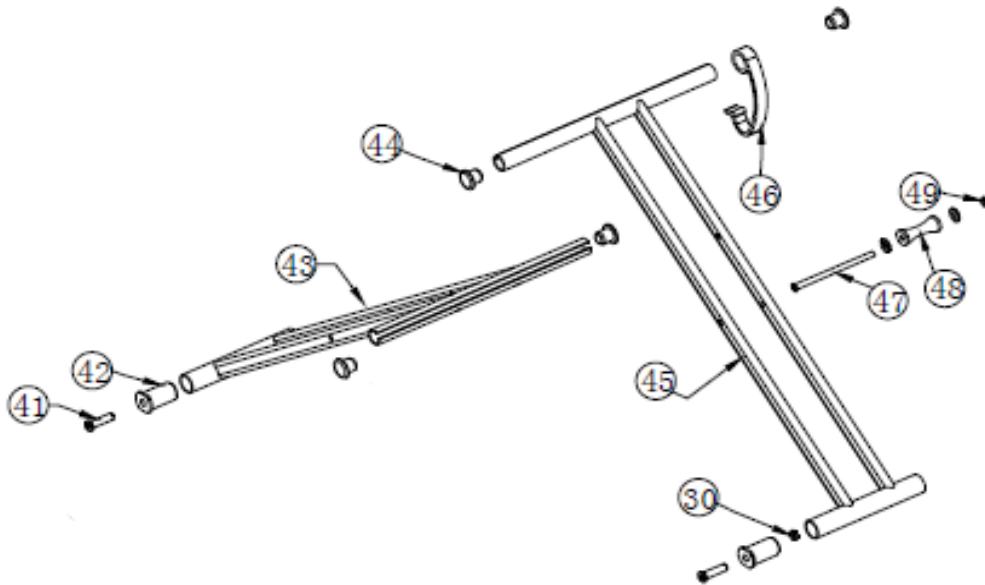

CE-D09 Spare parts list

Identification number: TCF-VOMNL -2410-14E
Product group: Walking aid
Productname: Travixx Traveller
Batchnumber: From batch 3959

Cross frame assembly

Drawing No.	Item No.	Description	Purchase Price
41 to 42	92419020	Bushings for crossframe/sideframe with bolts (set of 4)	€ 17,09
30; 41 to 49	92419160	Cross frame Travixx Traveller	€ 94,35
44	92419005	Cover caps for cross bar incl screws, set of 4	€ 11,79
46	92419100	Transport locking lever (grey)	€ 13,76