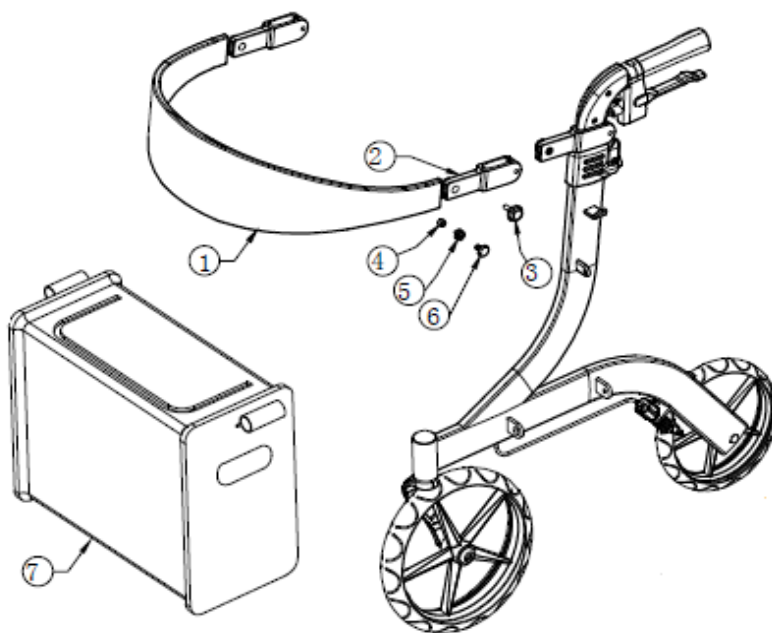

CE-D09 Spare parts list

Identification number: TCF-VOMNL -2410-14E
Product group: Walking aid
Productname: Travixx Traveller
Batchnumber: From batch 3959

Back rest & bag

Drawing No.	Item No.	Description	Purchase Price
1 to 6	92415210	Back strap wide complete Small incl. 2 starknobs	€ 47,17
3	92415205	Star knob grey for back strap	€ 3,93
7	92419920	Bag with leather accents	€ 17,05
-	92417170	Tray with tray holders (set)	€ 43,27