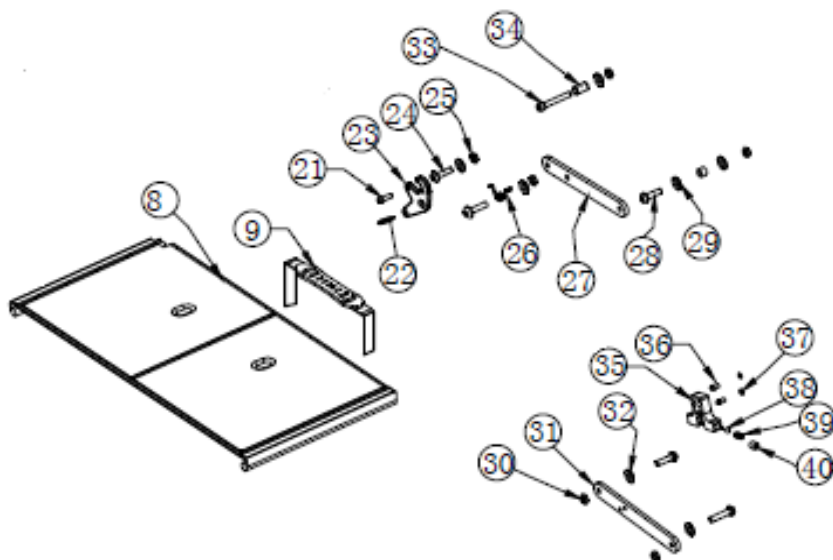

CE-D09 Spare parts list

Identification number: TCF-VOMNL -2410-14E
Product group: Walking aid
Productname: Travixx Traveller
Batchnumber: From batch 3959

Seat & Locking mechanism

Drawing No.	Item No.	Description	Purchase Price
8 + 9	52411200	Leather seat	€ 51,10
21 to 26; 35 to 40	92419055	Folding mechanism and locking mechanism	€ 44,03
27 to 29	-	Not available as spare part	-
30 to 32	-	Not available as spare part	-