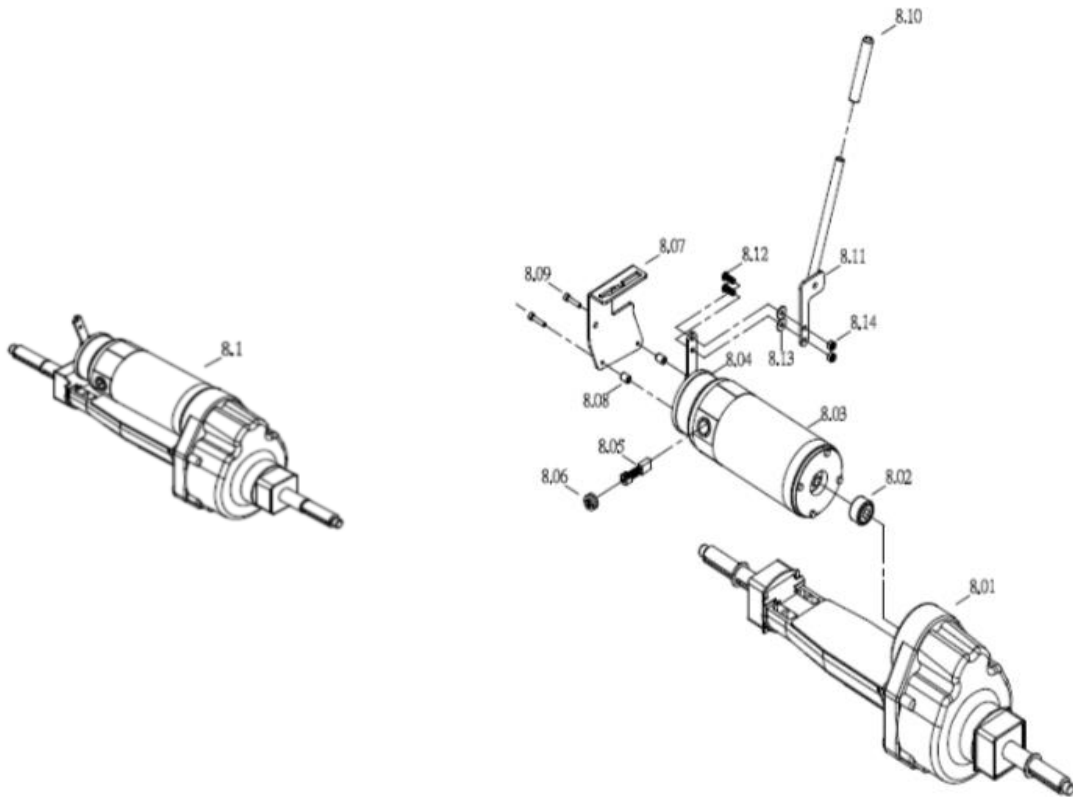

CE-D09 Spare parts list

Identification number: TCF-VOMNL -0909-16B
Product group: Mobility scooter
Productname: Excel Galaxy Citiflyer / S840TNXXVA2
Batchnumber: 4324

Motor & Transaxle assembly

Drawing No.	Item No.	Description	Purchase Price
8.1	62009125	Transaxle assembly	€ 1.167,57
8.01	62201263	Transaxle (M419(2P))	€ 400,98
8.02	93132030	Clutch between motor and transaxle	€ 17,98
8.03	62109104	Motor assembly	€ 486,00
8.04 & 8.07 & 8.14	62300034	Electric magnetic brake 4NM, Mounting plate for motor, released lever	€ 103,78
8.05 & 8.06	62400012	DRVBRSH1020. Carbon brush (7x11MM) + PLSINDV1209. Carbon brush cap for scooter motor (7x11MM)	€ 14,49
8.07 + 8.08 & 8.09	99090740	Mounting plate for motor	€ 6,40