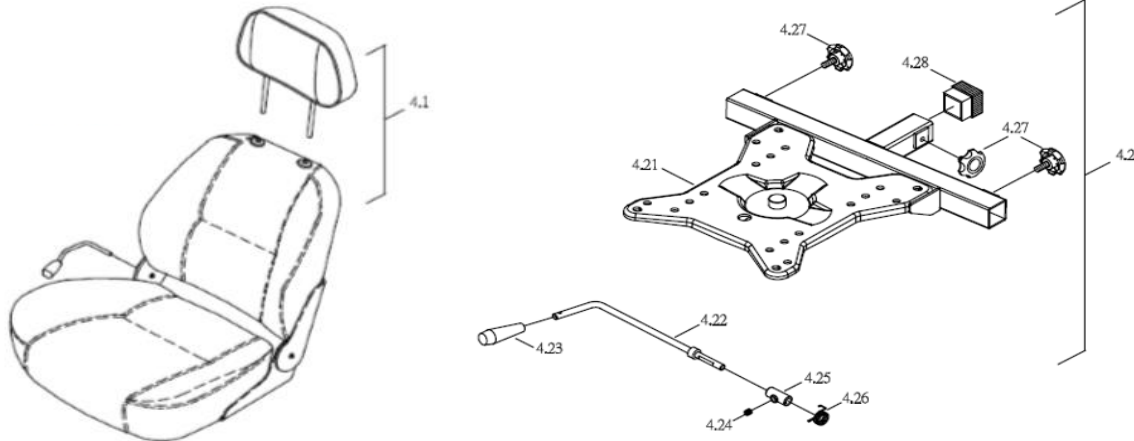

CE-D09 Spare parts list

Identification number: TCF-VOMNL -0909-16B
 Product group: Mobility scooter
 Productname: Excel Galaxy Citiflyer / S840TNXXVA2
 Batchnumber: 4324

Seat assembly

Drawing No.	Item No.	Description	Purchase Price
4.1	93130861	Excellence seat with angle adjust back and headrest	€ 870,65
4.1	93130862	Excellence seat angle adjust backr & headr in Burgundy	€ 1.066,04
4.1	93130863	Excellence seat angle adjust backr & headr in Light Beigey	€ 1.066,04
4.1	93130864	Excellence seat angle adjust backr & headr in Coffee Brown	€ 1.066,04
4.2	93130870	Seat base with release lever assembly	€ 170,55
4.21	-	Not available as spare part	-
4.22 to 4.26	24210002	Release lever "L" type	€ 6,32
4.27	43600270	Knob (M10*13L)	€ 1,40
4.28	43600306	Square plug (30x30)	€ 0,36