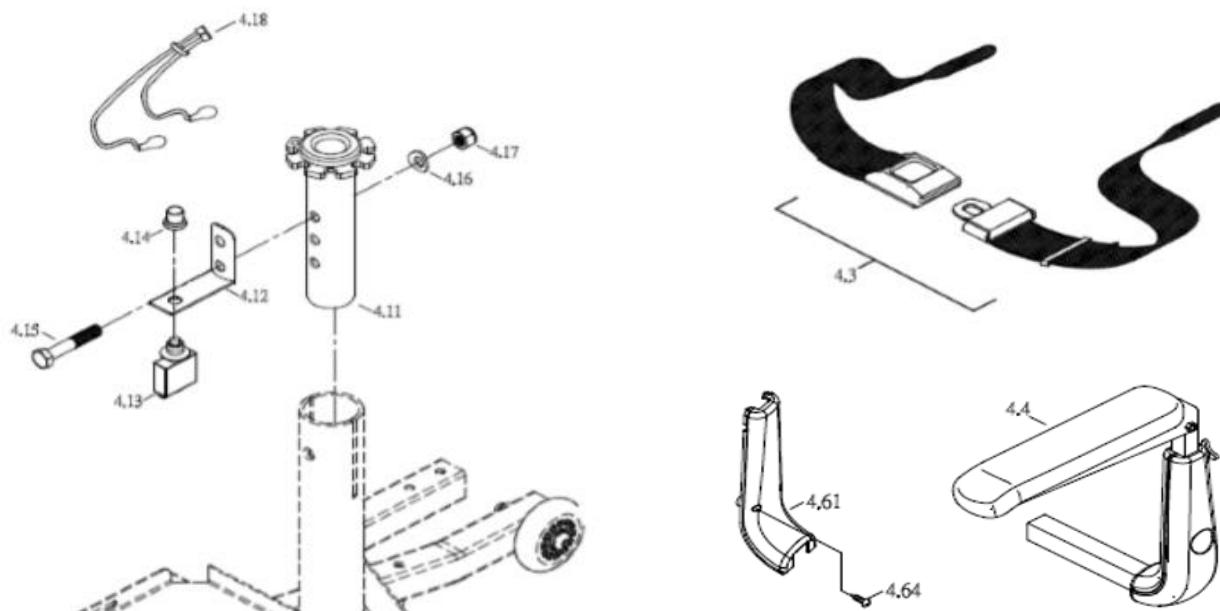

CE-D09 Spare parts list

Identification number: TCF-VOMNL -0909-16B
Product group: Mobility scooter
Productname: Excel Galaxy Citiflyer / S840TNXXVA2
Batchnumber: 4324

Seat assembly

Seat assembly

Drawing No.	Item No.	Description	Price
4.11	32101023	Upper seat post	€ 29,80
4.12	-	Not available as spare part	-
4.13	61128007	Electronic assembly, circuit breaker complete RIGHT, angle terminals	€ 12,20
4.14	61210201	Cover breaker button without nut (LB-D-11S)	€ 1,72
4.15 to 4.17	-	Not available as spare part	-
4.18	63700048	Circuit connect wire	€ 17,43
4.3	90360200	Safety belt 40" STD	€ 17,63
4.4	31000342	Armrest assembly LEFT	€ 73,60
4.61	43610502	Protective cover armrest LEFT	€ 1,76
	43610503	Protective cover armrest Right	€ 1,76
4.64	-	Not available as spare part	-