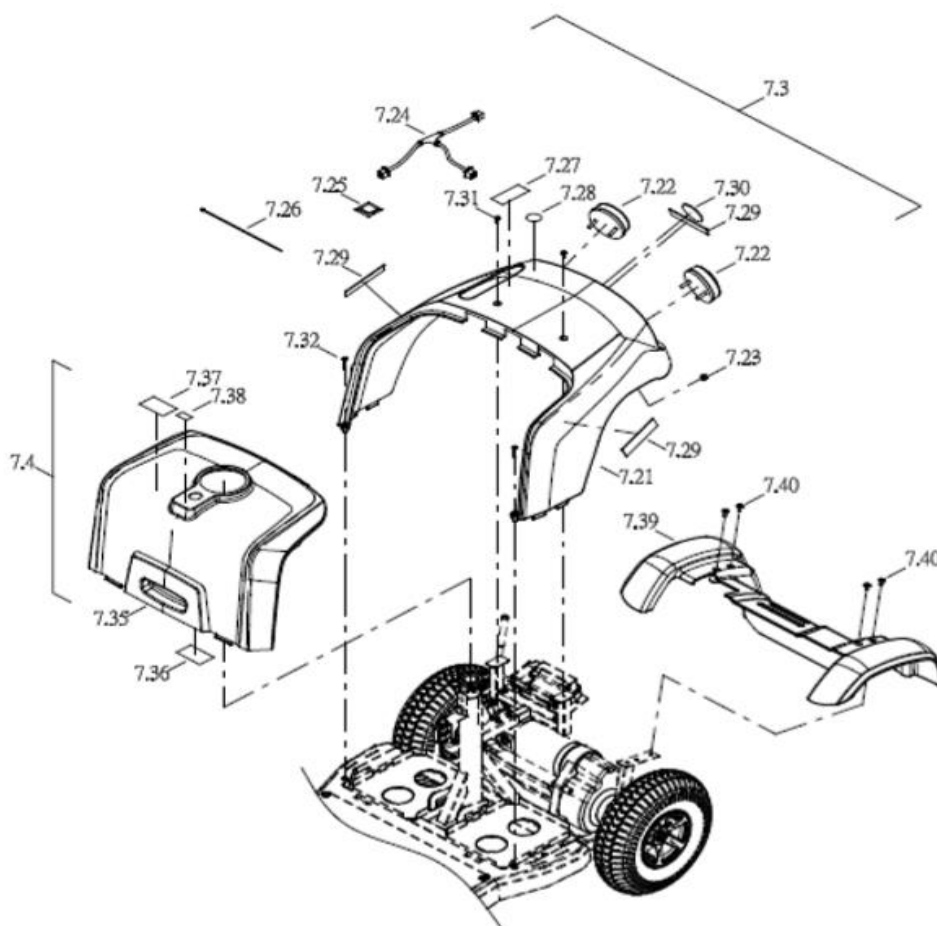

CE-D09 Spare parts list

Identification number: TCF-VOMNL -0909-16B
Product group: Mobility scooter
Productname: Excel Galaxy Citifyler / S840TNXXVA2
Batchnumber: 4324

Rear shroud assembly

Drawing No.	Item No.	Description	Purchase Price
7.3	30506868	Rear shroud assembly Tuscan Red	€ 474,10
	30521076	Rear shroud assembly Champagne	€ 474,10
	30552248	Rear shroud assembly Midnight Black	€ 474,10
	30543272	Rear shroud assembly Lightning Blue	€ 474,10
7.21	-	Not available as spare part	-
7.22	61200232	Rear lighting assembly	€ 73,60
7.23	-	Not available as spare part	-
7.24	63453047	Connection wiring for rear lights	€ 7,60
7.25 to 7.28	-	Not available as spare part	-
7.29	75171410	Galaxy ctifyler logo sticker	€ 3,25
7.30 to 7.32	-	Not available as spare part	-
7.4	30500593	Battery cover assembly	€ 60,80