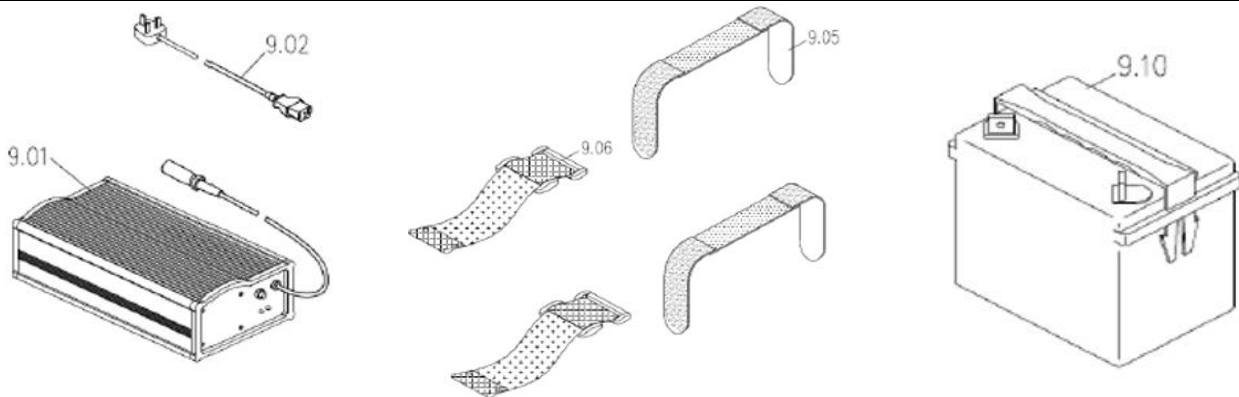

Battery & Charger