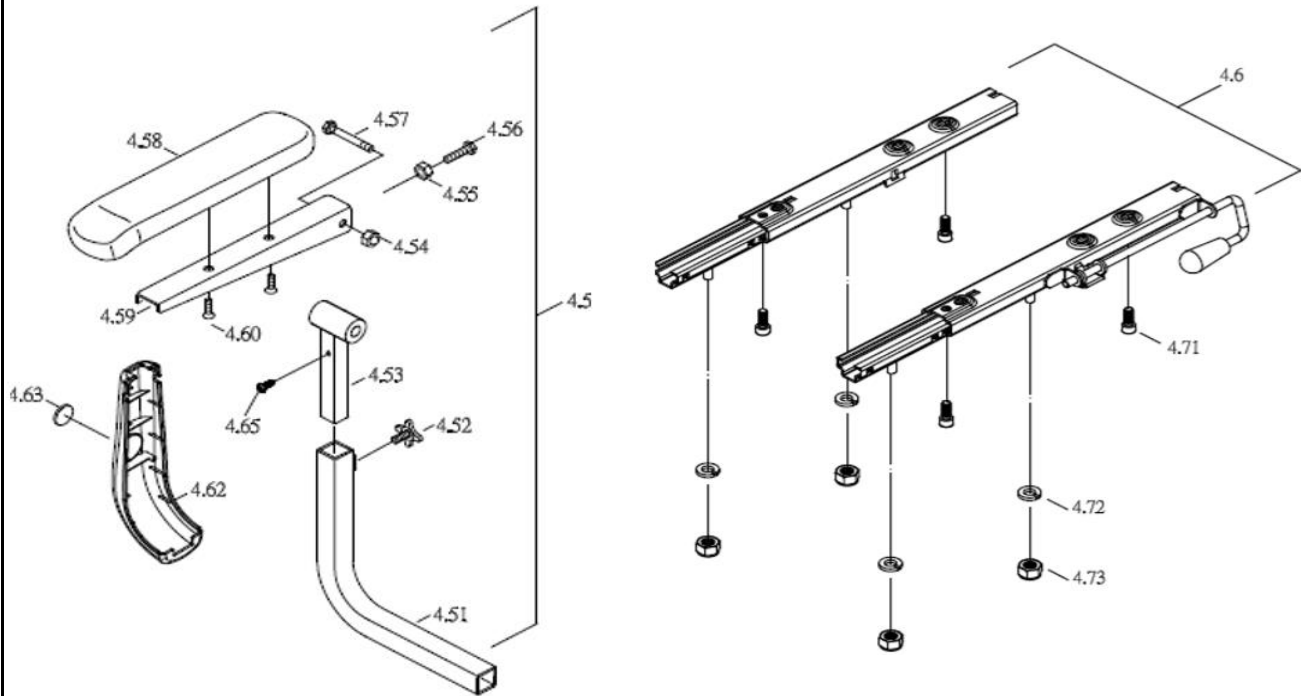

CE-D09 Spare parts list

Identification number: TCF-VOMNL -0909-16B
Product group: Mobility scooter
Productname: Excel Galaxy Citiflyer / S840TNXXVA2
Batchnumber: 4324

Seat assembly

Drawing No.	Item No.	Description	Purchase Price
4.5	31000343	Armrest assembly RIGHT	€ 73,60
4.51	-	Not available as spare part	-
4.52	43600317	Knob (M8x15L)	€ 1,80
4.53 to 4.57	-	Not available as spare part	-
4.58	43700401	Arm pad (BLACK)	€ 12,08
4.59 to 4.60	-	Not available as spare part	-
4.61	43610502	Protective cover armrest LEFT	€ 1,76
	43610503	Protective cover armrest Right	€ 1,76
4.62	43610500	Protective shroud LEFT	€ 2,08
	43610501	Protective shroud RIGHT	€ 2,08
4.63 & 4.65	-	Not available as spare part	-
4.6	41700077	Slide mechanism assembly with release lever	€ 43,20
4.71 to 4.73	-	Not available as spare part	-