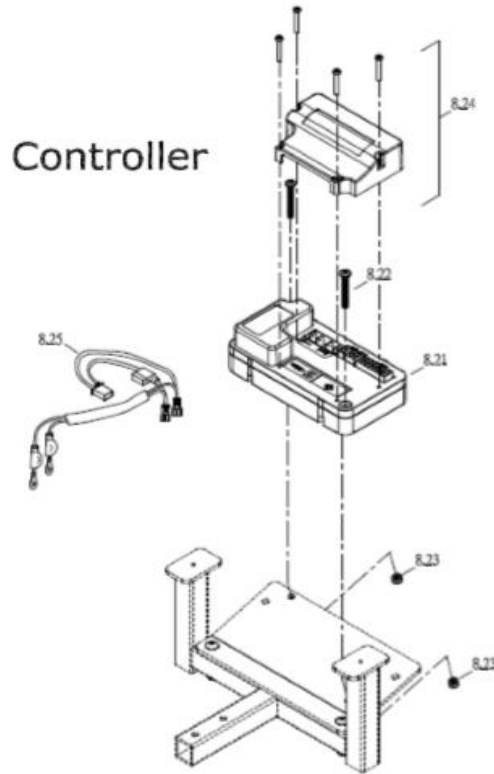

CE-D09 Spare parts list

Identification number: TCF-VOMNL -0909-16B
Product group: Mobility scooter
Productname: Excel Galaxy Citiflyer / S840TNXXVA2
Batchnumber: 4324

Controller