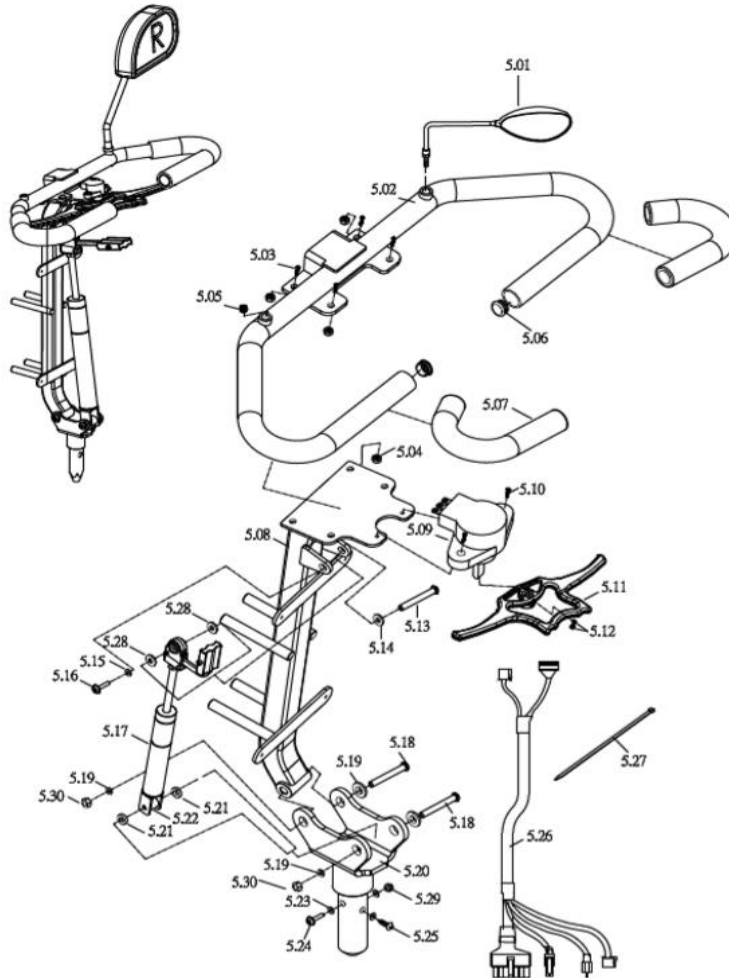

CE-D09 Spare parts list

Identification number: TCF-VOMNL -0909-16B
Product group: Mobility scooter
Productname: Excel Galaxy Citifyler / S840TNXXVA2
Batchnumber: 4324

Tiller assembly

Drawing No.	Item No.	Description	Price
5.01	91010970	Mirror set left and right	€ 36,56
5.02	33503152	Tiller handle assembly	€ 54,40
5.03 to 5.05	-	Not available as spare part	-
5.06	43600037	7/8" plug, black	€ 0,20
5.07	45700102	Foaming tube	€ 1,96
5.08	33503169	Tiller assembly	€ 81,20
5.09 to 5.12	43601255	Throttle lever set	€ 10,04
5.10 to 5.14	-	Not available as spare part	-
5.15 to 5.17, 5.19, 5.21, 5.22, 5.28 & 5.30	41300366	Elevating cylinder	€ 53,60