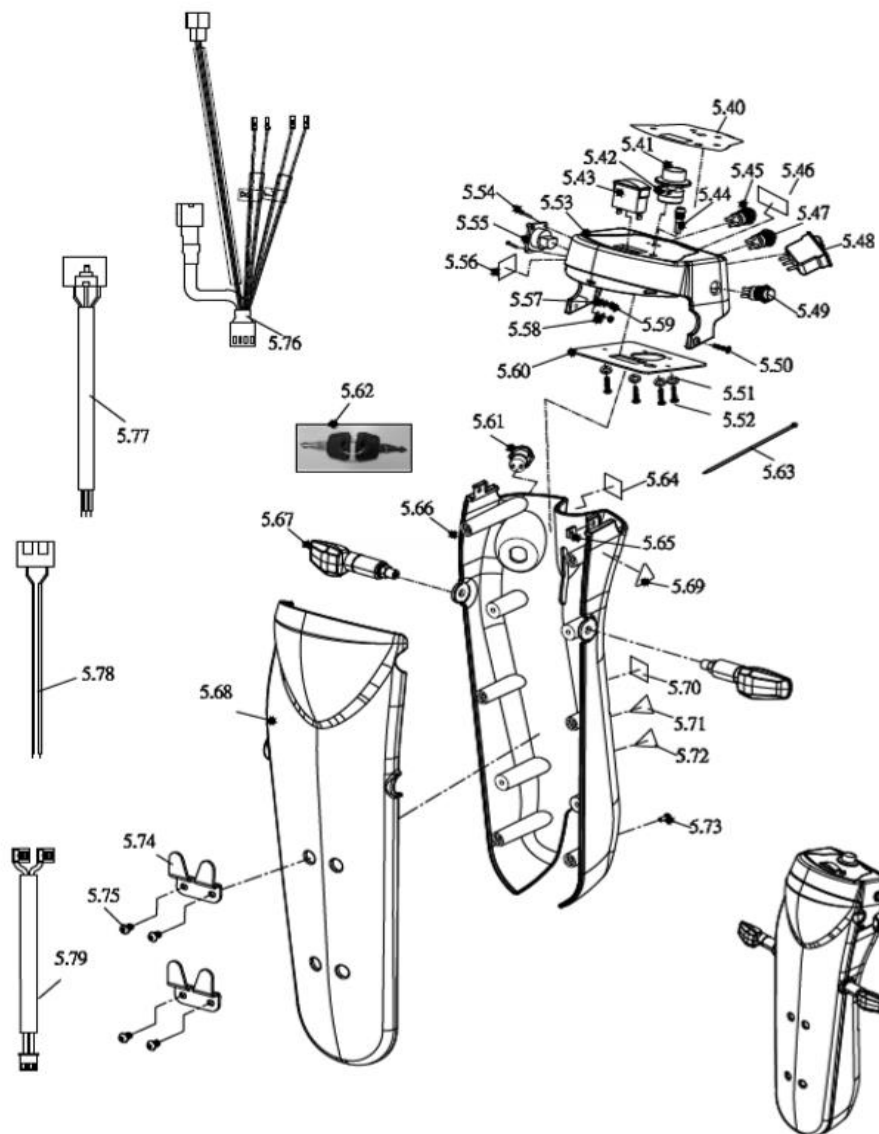

CE-D09 Spare parts list

Identification number: TCF-VOMNL -0909-16B
 Product group: Mobility scooter
 Productname: Excel Galaxy Citifyler / S840TNXXVA2
 Batchnumber: 4324

Tiller assembly

Drawing No.	Item No.	Description	Price
5.01	91010970	Mirror set left and right	€ 36,56
5.02	33503152	Tiller handle assembly	€ 54,40
5.03 to 5.05	-	Not available as spare part	-
5.06	43600037	7/8" plug, black	€ 0,20
5.07	45700102	Foaming tube	€ 1,96
5.08	33503169	Tiller assembly	€ 81,20
5.09 to 5.12	43601255	Throttle lever set	€ 10,04
5.10 to 5.14	-	Not available as spare part	-
5.15 to 5.17, 5.19, 5.21, 5.22, 5.28 & 5.30	41300366	Elevating cylinder	€ 53,60

CE-D09 Spare parts list

Identification number: TCF-VOMNL -0909-16B
 Product group: Mobility scooter
 Productname: Excel Galaxy Citifyler / S840TNXXVA2
 Batchnumber: 4324

5.18 to 5.20,	33503M10	Fixing assembly of tiller			
5.23 to 5.25,					
5.29 & 5.30			€		52,00
5.26	-	Not available as spare part		-	
5.27	-	Not available as spare part		-	

CE-D09 Spare parts list

Identification number: TCF-VOMNL -0909-16B
 Product group: Mobility scooter
 Productname: Excel Galaxy Citiflyer / S840TNXXVA2
 Batchnumber: 4324

Tiller assembly (1)

Drawing No.	Item No.	Description	Purchase Price
5.40	61108293	PC-board LCD	€ 231,79
5.41	7561188009	Speed adjustment knob	€ 6,90
5.42	61020006	Potentiometer VR30K, cosmos RV24	€ 17,27
5.43	61220006	Battery gauge meter, SD-563 DC18V-21. 5V-26V	€ 22,15
5.44	61200072	Power indicator	€ 3,44
5.45	33700215	Claxon	€ 6,37
5.46	-	Not available as spare part	-
5.47	33700216	Head light set	€ 9,07
5.48	33700228	Turn signal switch	€ 4,76