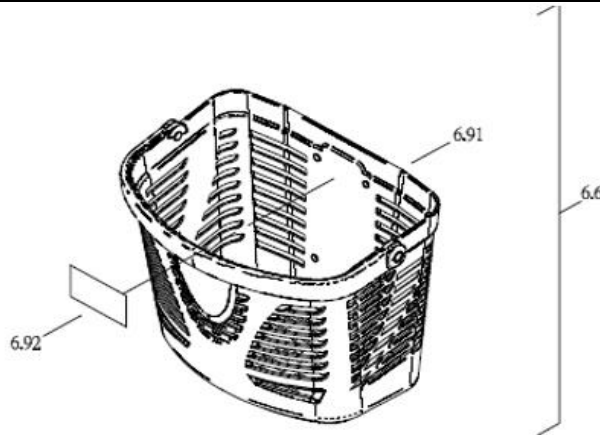

CE-D09 Spare parts list

Identification number: TCF-VOMNL -0909-16B
 Product group: Mobility scooter
 Productname: Excel Galaxy Citifyler / S840TNXXVA2
 Batchnumber: 4324

Headlight assembly

Drawing No.	Item No.	Description	Purchase Price
6.5	33700532	Head light assembly	€ 88,80
6.51 to 6.58	-	Not available as spare part	-

Basket assembly

Drawing No.	Item No.	Description	Purchase Price
6.6	7543780088	Plastic basket with handle	€ 36,58
6.91 + 6.92	-	Not available as spare part	-

CE-D09 Spare parts list

Identification number: TCF-VOMNL -0909-16B
 Product group: Mobility scooter
 Productname: Excel Galaxy Citifyler / S840TNXXVA2
 Batchnumber: 4324