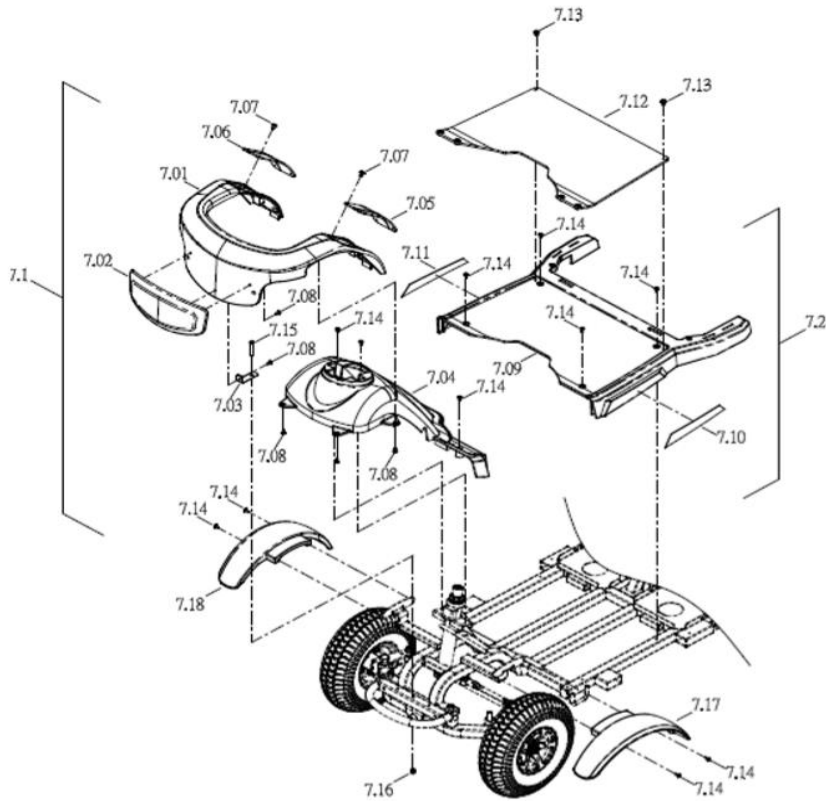

CE-D09 Spare parts list

Identification number: TCF-VOMNL -0909-16B
Product group: Mobility scooter
Productname: Excel Galaxy Citifyler / S840TNXXVA2
Batchnumber: 4324

Front shroud assembly

Drawing No.	Item No.	Description	Purchase Price
7.1	30506858	Front shroud assembly, Tuscan Red	€ 179,26
	30521041	Front shroud assembly, Champagne	€ 179,26
	30552219	Front shroud assembly, Midnight Black	€ 179,26
	30543178	Front shroud assembly, Lightning Blue	€ 179,26
7.01	39091000	Front shroud, Tuscan Red	€ 66,47
	39091002	Front shroud, Champagne	€ 66,47
	30552220	Front shroud, Midnight Black	€ 66,47
	39091003	Front shroud, Lightning Blue	€ 66,47
7.02	7630509062	Decorative plate, Tuscan Red	€ 29,43
	7630521040	Decorative plate, Champagne	€ 29,43
	7630524006	Decorative plate, Midnight Black	€ 29,43
	7530543122	Decorative plate, Lightning Blue	€ 29,43
7.03	-	Not available as spare part	-
7.04	39741000	Front shroud (MIDDLE) GRAY BLACK	€ 66,47
7.05 + 7.07	44689141	Front rubber mat LEFT, BLACK	€ 6,44
7.06 + 7.07	44689137	Front rubber mat RIGHT, BLACK	€ 6,44
7.08	-	Not available as spare part	-
7.2	30500494	Front shroud assembly (REAR) GRAY BLACK	€ 55,20