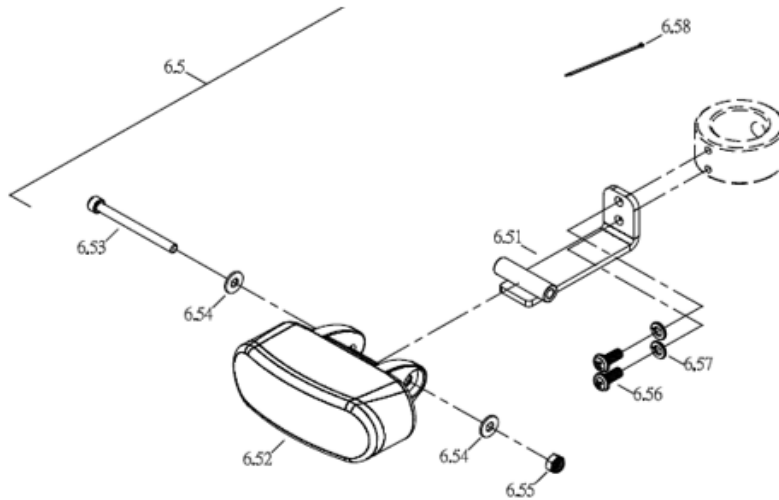

CE-D09 Spare parts list

Identification number: TCF-VOMNL -0909-16B
Product group: Mobility scooter
Productname: Excel Galaxy Citifyler / S840TNXXVA2
Batchnumber: 4324

Headlight assembly

Drawing No.	Item No.	Description	Purchase Price
6.5	33700532	Head light assembly	€ 88,80
6.51 to 6.58	-	Not available as spare part	-