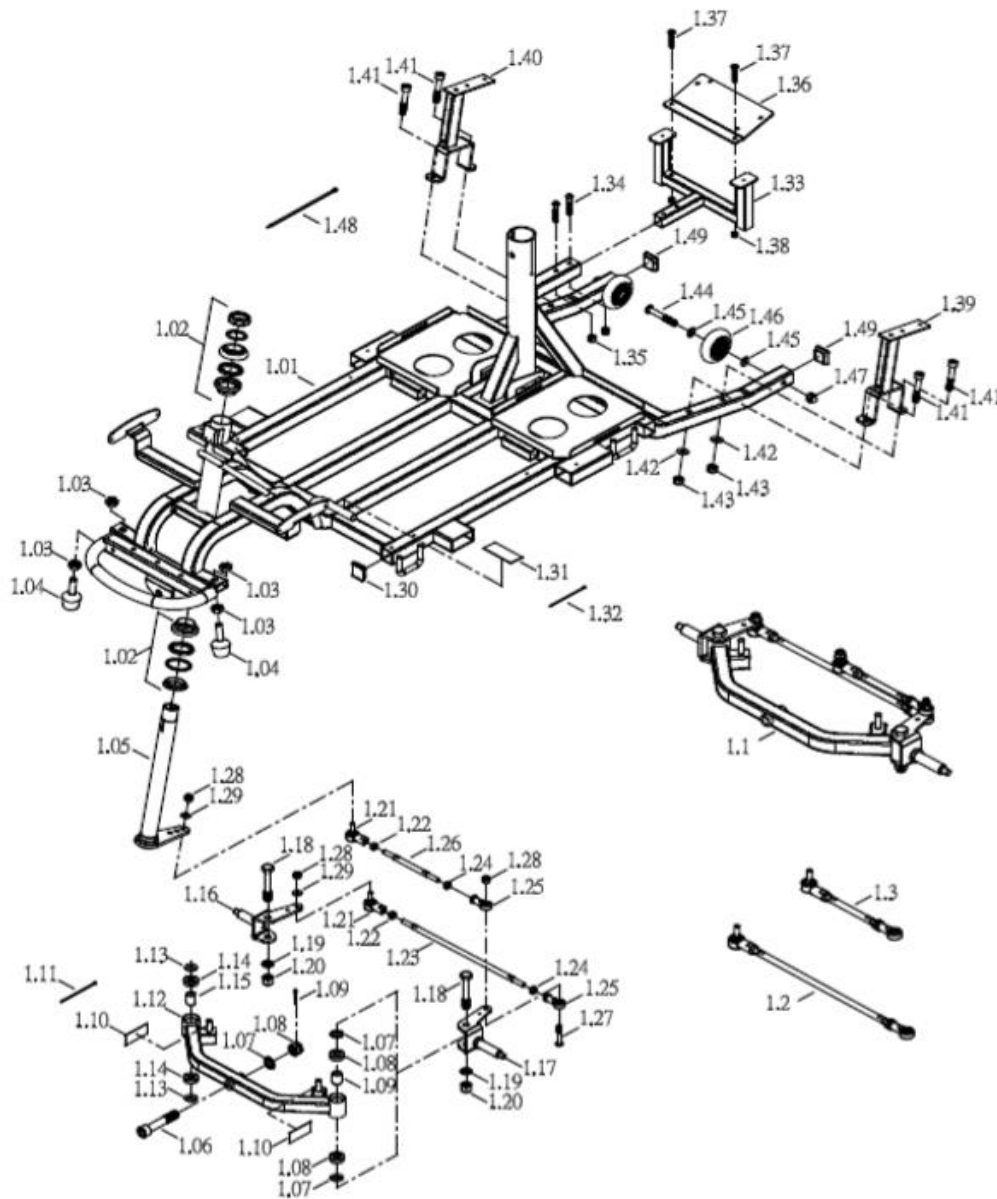

CE-D09 Spare parts list

Identification number: TCF-VOMNL -0909-16B
 Product group: Mobility scooter
 Productname: Excel Galaxy Citiflyer / S840TNXXVA2
 Batchnumber: 4324

Main frame assembly

Drawing No.	Item No.	Description	Price
1.01	30303377	Frame set (ED)	€ 384,00
1.02	53400024	Bearing set of the bearing house	€ 5,80
1.03 & 1.04	-	Not available as spare part	-
1.05	99710050	Steering axle assembly (ED)	€ 35,38
1.06 to 1.09	-	Not available as spare part	-
1.1	30300732	Front arm assembly	€ 353,81
1.10 to 1.11	-	Not available as spare part	-
1.12	30303378	Front suspension arm, weldment bearing	€ 70,00

CE-D09 Spare parts list

Identification number: TCF-VOMNL -0909-16B
Product group: Mobility scooter
Productname: Excel Galaxy Citifyler / S840TNXXVA2
Batchnumber: 4324

1.13 to 1.15	-	Not available as spare part	-	
1.16, 1.18, 1.28 & 1.29	99710100	Front wheel axle LEFT	€	123,12
1.17. 1.18, 1.19 & 1.20	99710110	Front wheel axle Right	€	123,12