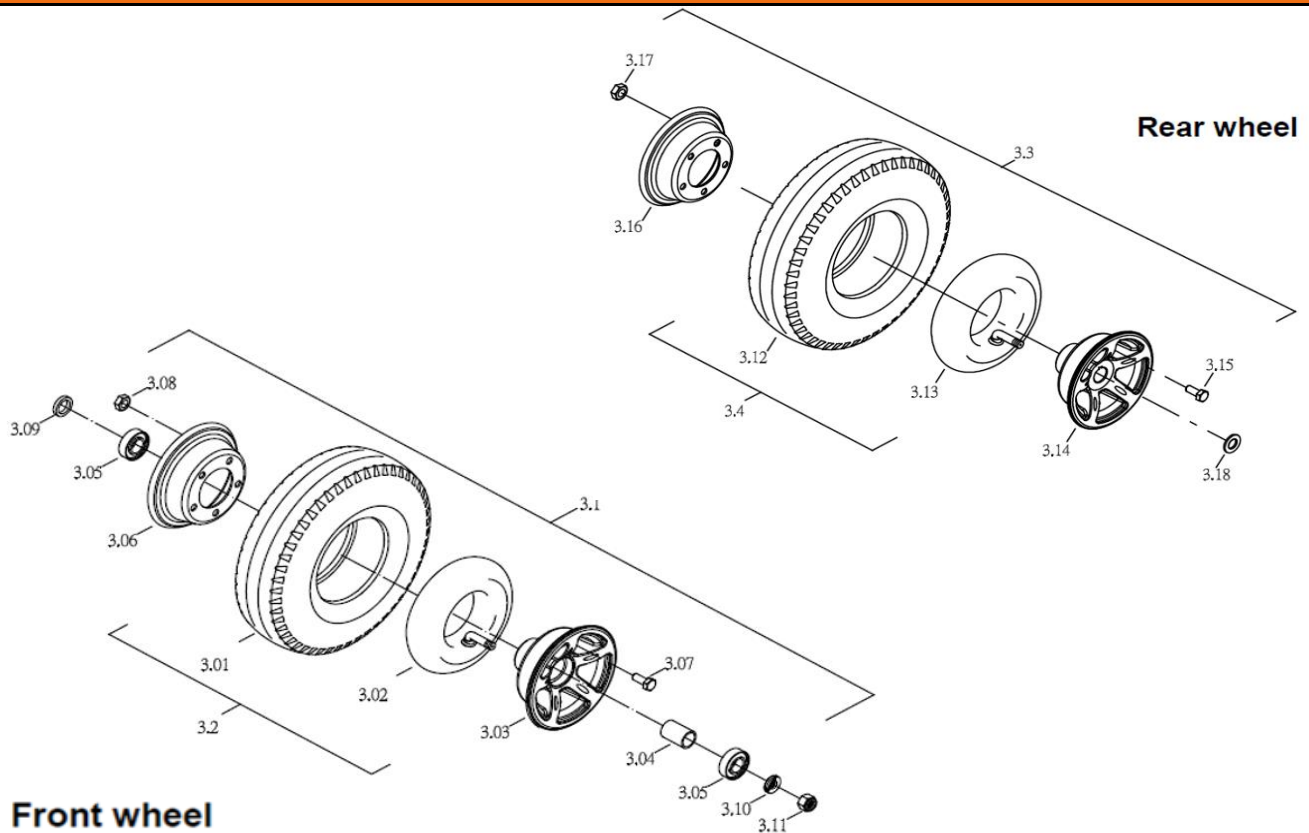

CE-D09 Spare parts list

Identification number: TCF-VOMNL -0909-16B
 Product group: Mobility scooter
 Productname: Excel Galaxy Citiflyer / S840TNXXVA2
 Batchnumber: 4324

Main frame assembly

Drawing No.	Item No.	Description	Price
1.2 & 1.3	99080030	Connecting rod long (φ10x350L) + Connecting rod short (φ10x150L)	€ 31,89
1.21 to 1.29	-	Not available as spare part	-
1.30	43601061	Frame square cap (set of 4)	€ 2,81
1.31	43700283	Velcro tape (female 1"x27.5Y)	€ 4,32
1.32	-	Not available as spare part	-
1.33, 1.36, 1.37, 1.38 & 1.49	30303379	Supporting bracket, rear shroud, mounting plate for controller, screw (M5x30L), Nylon nut (M5) & plug	€ 34,40
1.34 to 1.35	-	Not available as spare part	-
1.39 & 1.41	30303381	Wheel cover support assembly LEFT, Pivot bolt (M8x45L)	€ 26,00
1.40 & 1.41	30303382	Wheel cover support assembly RIGHT, Pivot bolt (M8x45L)	€ 26,00
1.42 to 1.43	-	Not available as spare part	-
1.44, 1.45 & 1.46	50408002	Anti-tipper wheel, w/bearing 608Z (φ60x18W)	€ 0,60
1.48	-	Not available as spare part	-
1.49	43601062	Plug	€ 0,80

CE-D09 Spare parts list

Identification number: TCF-VOMNL -0909-16B
 Product group: Mobility scooter
 Productname: Excel Galaxy Citiflyer / S840TNXXVA2
 Batchnumber: 4324

Wheel assembly

Drawing No.	Item No.	Description	Price
3.1	33100669	Front wheel assembly (260x85); Black rim	€ 80,20
	33100802	Front wheel assembly 3.00-4; Silver rim	€ 80,20
3.2	32500191	Pneumatic set (3.00-4,260x85)	€ 42,16
3.01	44600234	Tire, 3.00-4 BLACK (260x85)	€ 49,80
3.02	44689134	Inner tube (3.00-4)	€ 13,21
3.03	42589054	4"Alu. Rim, front wheel silver	€ 26,80
3.04, 3.05, 3.09 to 3.11	39931099	Front wheel axle set	€ 8,56
3.06 - 3.08	-	Not available as spare part	-