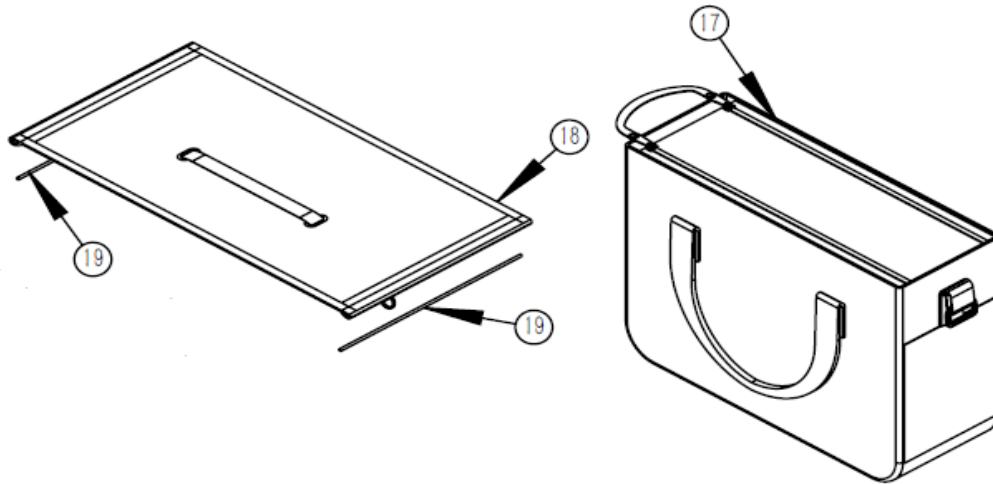

CE-D09 Spare parts list

Identification number: TCF-VOMNL -2430-14
 Product group: Rollator
 Productname: Travel Eaze II
 Batchnumber: 5137

Backrest + push handle bar

Drawing No.	Item No.	Description	Purchase Price
1	92435150	Backrest complete	€ 43,68
2 to 10 & 13	92437050	Push handle and brake handle Left and Right	€ 15,82
6; 11 to 13	-	Not available as spare part	-
14 + 50	92436150	Crutch holder + clip	€ 15,82
75	-	Not available as spare part	-

CE-D09 Spare parts list

Identification number: TCF-VOMNL -2430-14
 Product group: Rollator
 Productname: Travel Eaze II
 Batchnumber: 5137

Seat & Bag

Seat & Bag

Drawing No.	Item No.	Description	Purchase Price
17	92439950	Bag Travel eaze II	€ 21,84
18	92433850	Seat	€ 20,79
19	-	Not available as spare part	-