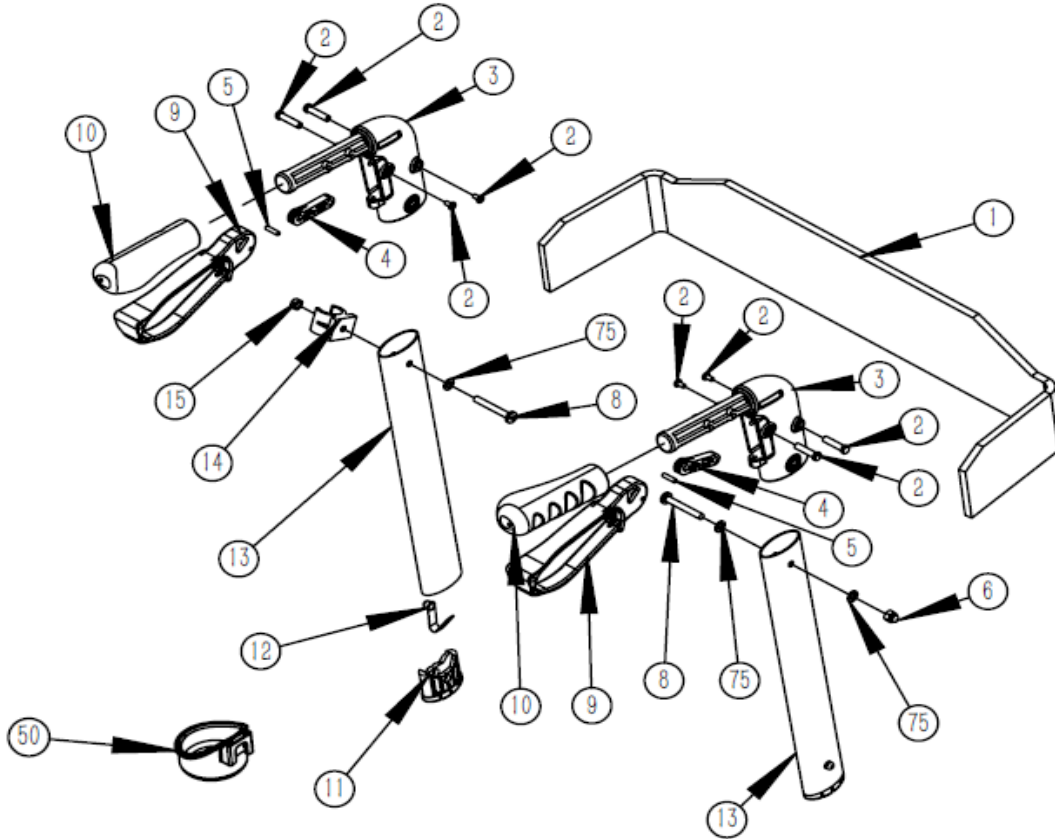

CE-D09 Spare parts list

Identification number: TCF-VOMNL -2430-14
 Product group: Rollator
 Productname: Travel Eaze II
 Batchnumber: 5137

Backrest + push handle bar

Drawing No.	Item No.	Description	Purchase Price
1	92435150	Backrest complete	€ 43,68
2 to 10 & 13	92437050	Push handle and brake handle Left and Right	€ 15,82
6; 11 to 13	-	Not available as spare part	-
14 + 50	92436150	Crutch holder + clip	€ 15,82
75	-	Not available as spare part	-

CE-D09 Spare parts list

Identification number: TCF-VOMNL -2430-14
 Product group: Rollator
 Productname: Travel Eaze II
 Batchnumber: 5137

Seat & Bag

Seat & Bag

Drawing No.	Item No.	Description	Purchase Price
17	92439950	Bag Travel eaze II	€ 21,84
18	92433850	Seat	€ 20,79
19	-	Not available as spare part	-

CE-D09 Spare parts list

Identification number: TCF-VOMNL -2430-14
 Product group: Rollator
 Productname: Travel Eaze II
 Batchnumber: 5137

Wheel & Brake

Drawing No.	Item No.	Description	Purchase Price
6 to 7; 15	-	Not available as spare part	-
46; 57 to 58	92434850	Bearings front wheel	€ 7,25
30 & 67		Axle screw for front wheel	€ -
31 to 38	-	Not available as spare part	-
39	92435110	Sterknop voor monteren voor-/achter frame	€ 3,17
40 to 43	-	Not available as spare part	-
61	92438150	Wheel Front/Back, Black rim and tyre	€ 14,24
68 to 74	92438500	Hanging system for front fork for front wheel	€ 31,66