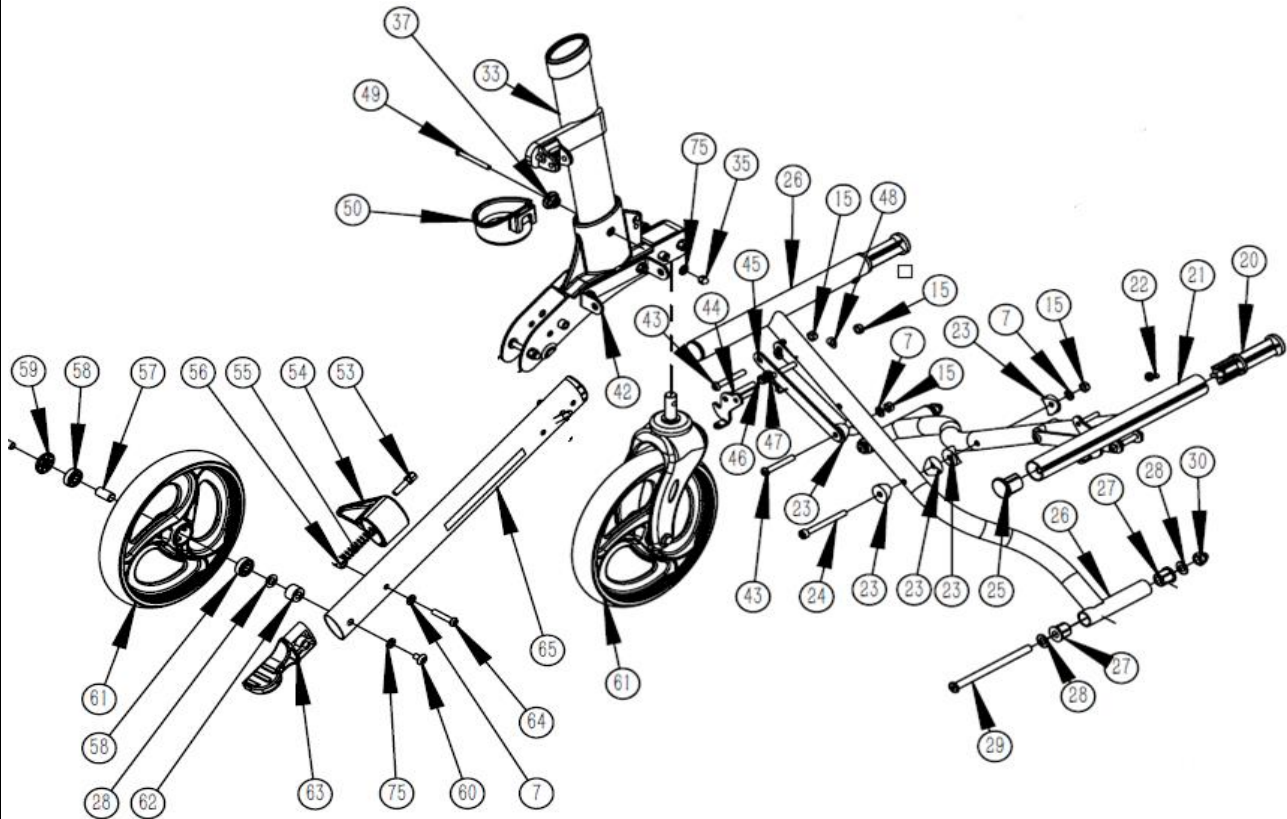

CE-D09 Spare parts list

Identification number: TCF-VOMNL -2430-14
 Product group: Rollator
 Productname: Travel Eaze II
 Batchnumber: 5137

Backrest + push handle bar

Drawing No.	Item No.	Description	Purchase Price
1	92435150	Backrest complete	€ 43,68
2 to 10 & 13	92437050	Push handle and brake handle Left and Right	€ 15,82
6; 11 to 13	-	Not available as spare part	-
14 + 50	92436150	Crutch holder + clip	€ 15,82
75	-	Not available as spare part	-

CE-D09 Spare parts list

Identification number: TCF-VOMNL -2430-14
 Product group: Rollator
 Productname: Travel Eaze II
 Batchnumber: 5137

Seat & Bag

Seat & Bag

Drawing No.	Item No.	Description	Purchase Price
17	92439950	Bag Travel eaze II	€ 21,84
18	92433850	Seat	€ 20,79
19	-	Not available as spare part	-

CE-D09 Spare parts list

Identification number: TCF-VOMNL -2430-14
 Product group: Rollator
 Productname: Travel Eaze II
 Batchnumber: 5137

Cross frame

Drawing No.	Item No.	Description	Purchase Price
7 & 15	-	Not available as spare part	-
14 + 50	92436150	Crutch holder + clip	€ 15,82
20	92432155	Cover tube plastic part for bag (set of 2)	€ 6,95
21 to 24	-	Not available as spare part	-
25	92432150	Cover caps for cross bar (set of 4)	€ 5,46
26 to 35	-	Not available as spare part	-
28; 62		Bearing set rear wheel	€ -
57 to 59	92434850	Bearing set rear wheel	€ -
37 & 49	92439151	Bevestigingsset tbv stokhouder	€ 2,89
42 to 48; 60	-	Not available as spare part	-
53 to 56	92437060	Brake complete Left/Right (Push handle/brake lever + cable & brake shoe)	€ 50,65
61	92438150	Wheel Front/Back, Black rim and tyre	€ 14,24
63		Stepper (per pair)	€ 22,67
64 to 65; 75	-	Not available as spare part	-
75	-	Not available as spare part	-